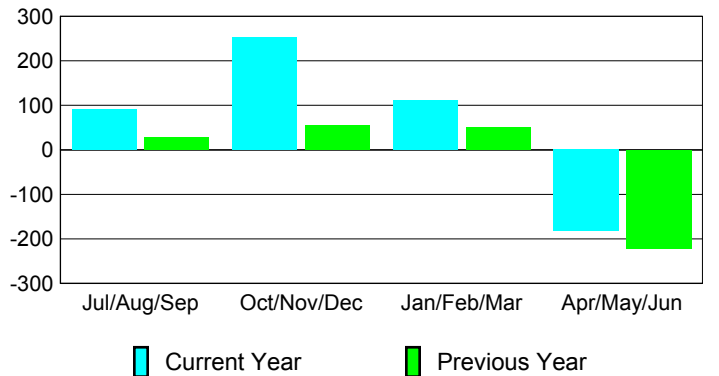

Gender Comparison 2008-2009

Jul/Aug/Sep

Oct/Nov/Dec

Jan/Feb/Mar

Apr/May/June

Male

Female