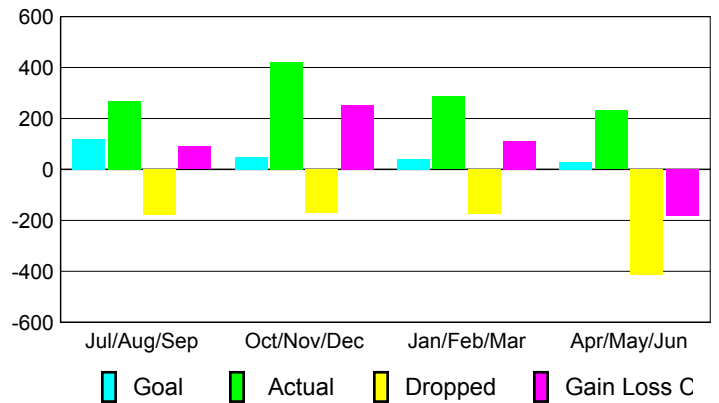

Membership Results 2008-2009

Goal, New, Dropped, Gain/Loss

Comparison of Membership Gain/Loss

Current Year Compared to the Previous Year