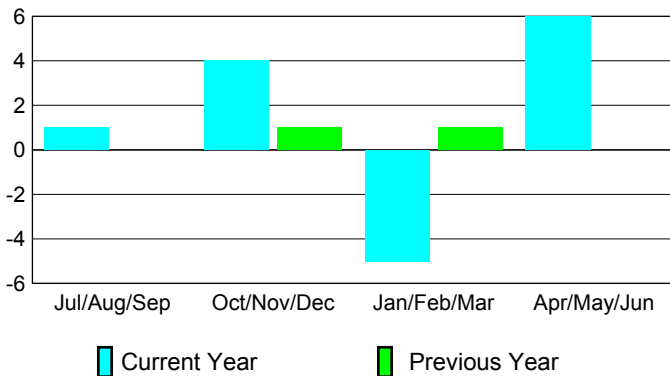

2008-2009 GMT Quarterly Report for District (or Undistricted) **District 355 I**

GMT: **BYEONG-DEOK KIM**

Location: **REPUBLIC OF KOREA**

GMT CA: **5**

CLUBS

Club Results 2008-2009

Clubs 2007-2008

Month	New Club Goal	Actual New Clubs	Actual Dropped Clubs	Gain/Loss of Clubs	Gain/Loss of Clubs
Jul/Aug/Sep	1	1	0	1	0
Oct/Nov/Dec	1	4	0	4	1
Jan/Feb/Mar	1	-5	0	-5	1
Apr/May/June	1	6	0	6	0
Totals	4	6	0	6	2

Club Results 2008-2009

Goal, New, Dropped, Gain/Loss

Comparison of Club Gain/Loss

Current Year Compared to the Previous Year

YTD Status Quo Clubs 2008-2009

Status Quo Clubs Compared to Status Quo Members

MEMBERSHIP

Membership Results 2008-2009

Membership 2007-2008

Month	Net Memb Goal	Actual New Memb	Actual Dropped Memb	Gain/Loss of Memb	Gain/Loss of Memb
Jul/Aug/Sep	120	270	-180	90	29
Oct/Nov/Dec	50	421	-169	252	55
Jan/Feb/Mar	40	286	-175	111	50
Apr/May/June	30	231	-413	-182	-221
Totals	240	1208	-937	271	-87

Membership Results 2008-2009

Goal, New, Dropped, Gain/Loss

Comparison of Membership Gain/Loss

Current Year Compared to the Previous Year

Gender Comparison 2008-2009

Jul/Aug/Sep

Oct/Nov/Dec

Jan/Feb/Mar

Apr/May/June

Male

Female