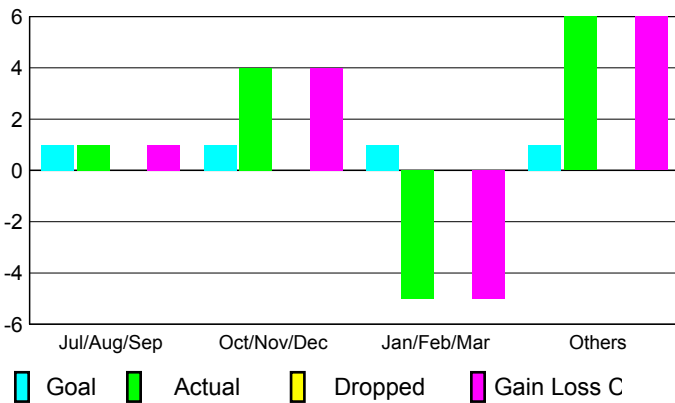

2008-2009 GMT Quarterly Report for District (or Undistricted) **District 355 I**

GMT: **BYEONG-DEOK KIM**

Location: **REPUBLIC OF KOREA**

GMT CA: **5**

CLUBS

Club Results 2008-2009

Clubs 2007-2008

Month	New Club Goal	Actual New Clubs	Actual Dropped Clubs	Gain/Loss of Clubs	Gain/Loss of Clubs
Jul/Aug/Sep	1	1	0	1	0
Oct/Nov/Dec	1	4	0	4	1
Jan/Feb/Mar	1	-5	0	-5	1
Apr/May/June	1	6	0	6	0
Totals	4	6	0	6	2

Club Results 2008-2009

Goal, New, Dropped, Gain/Loss

Comparison of Club Gain/Loss

Current Year Compared to the Previous Year